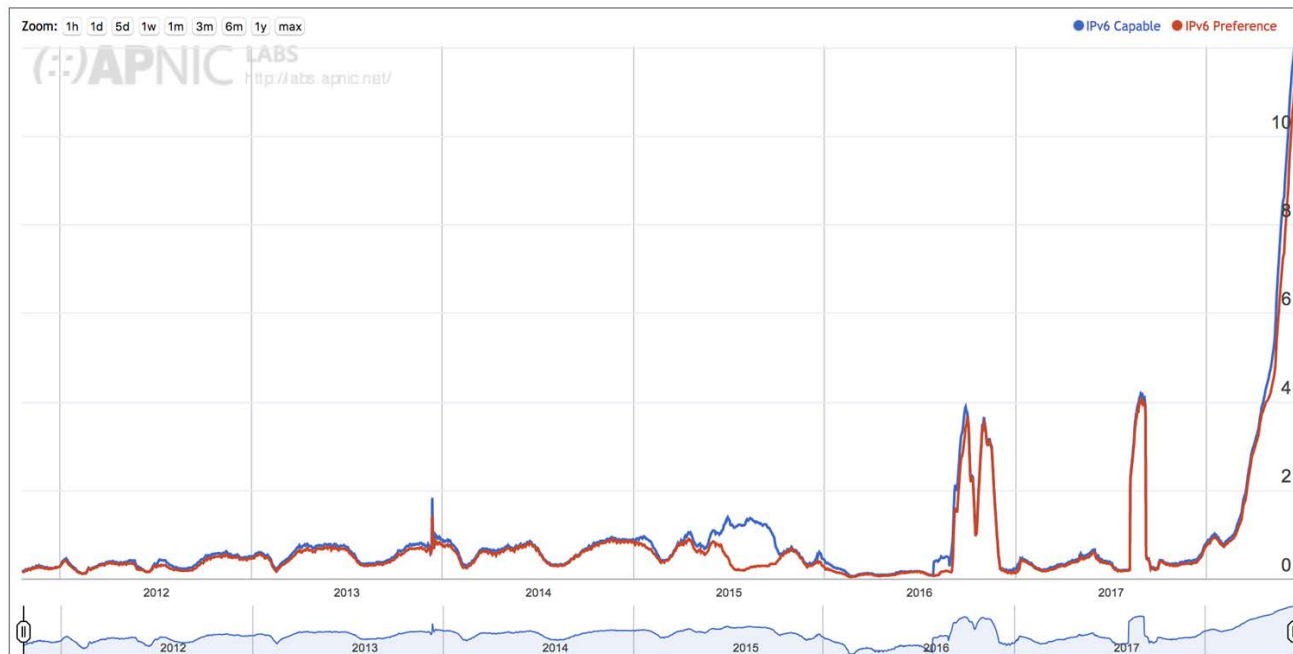

APNIC IPv6 Measurement Stats for Taiwan

Use of IPv6 for Taiwan (TW)