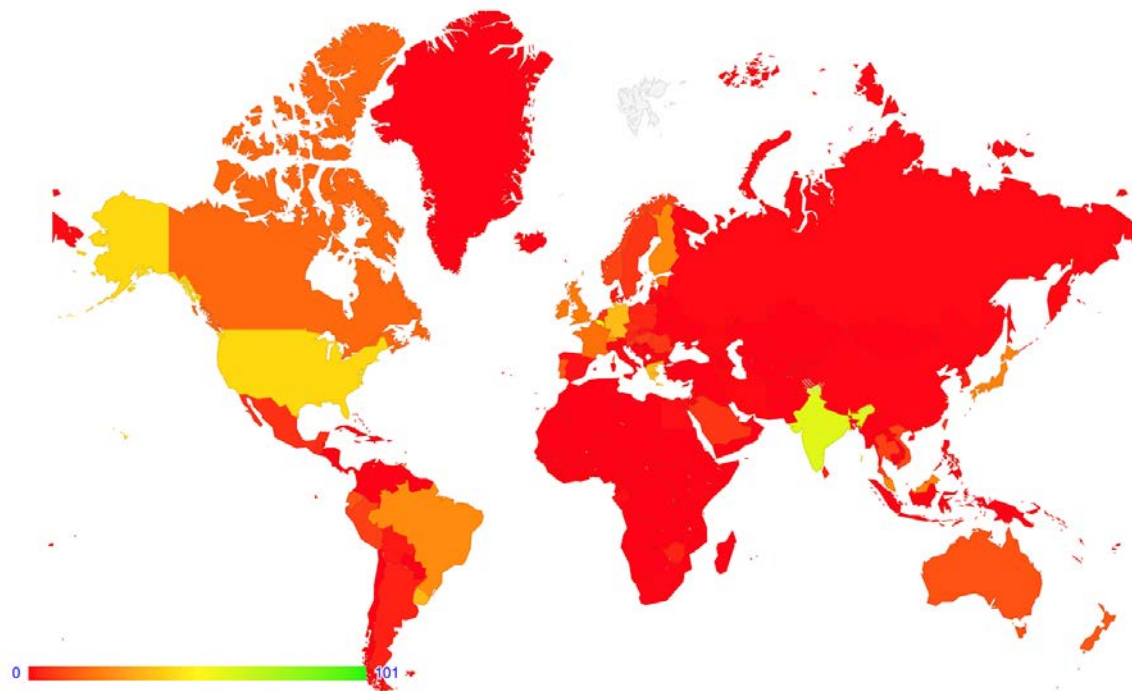

APNIC IPv6 Measurement Stats

IPv6 Capable Rate by country (%)