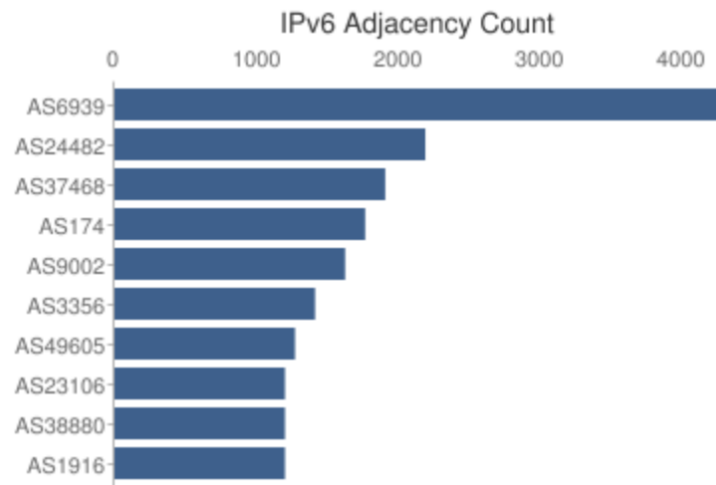

The IPv6 Global View

Hurricane Electric - IPv6 Native Services

- 11+ years into fully commercial/native IPv6 deployment
- IPv6 native platform across all PoPs - 159 PoPs, 41 countries & 6 continents
- All IPv6 BGP customer connections are native
- All IPv6 datacenter customers are native
- Every customer is IPv6 enabled by default (Important!)
- IPv6 enabled route servers and looking glass
- 24x7 NOC with IPv6 expertise

Top networks by IPv6 adjacencies

IPv6 Adjacencies		
ASN	Name	Count
AS6939	Hurricane Electric LLC	4,309
AS24482	SG.GS	2,214
AS37468	Angola Cables	1,975
AS174	Cogent Communications	1,800
AS9002	RETN Limited	1,637
AS3356	Level 3 Parent, LLC	1,478
AS49605	Digital Telecommunication Services S.r.l.	1,286
AS23106	Cemig Telecomunicaes SA	1,270
AS38880	Micron21 Datacentre Pty Ltd	1,207
AS1916	Associao Rede Nacional de Ensino e Pesquisa	1,203